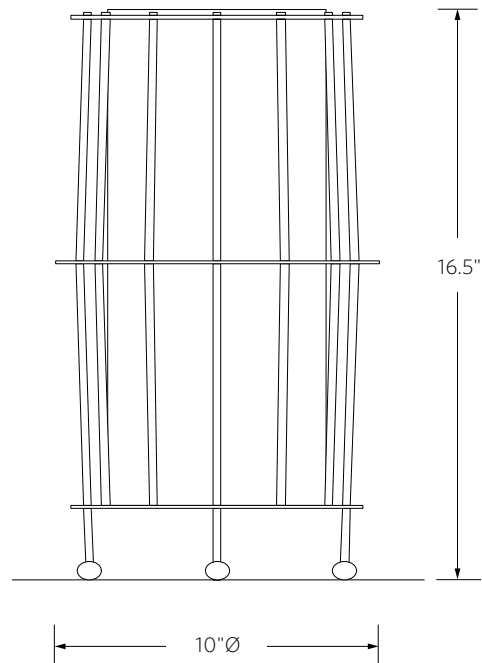

Shown: 10"Ø model and 5"Ø model in Opal white glass

SPOKE TABLE

MODEL NUMBER

2860

DESCRIPTION

Steel body, mold blown glass shade, with ball feet.

FINISH

Deep brown oxide or Deep black oxide.
Not available in Satin nickel.

MOLD BLOWN GLASS

Helbeige, Opal white, Quicksilver or Woodsmoke.

DIMENSIONS

2860.5

5"Ø x 12"H

NET WT

5 lbs.

2860.10

10"Ø x 16.5"H

15 lbs.

VOLTAGE / LAMP TYPE

2860.5

120V, 8.5W, E26 base, T12 LED filament lamp.
2,700°K, 90 CRI, 800 lumens.
Cord Dimmer.

2860.10

120V, 15W, E26 base, A19 LED lamp, frosted.
2,700°K, 90+ CRI, 1,600 lumens.
Cord Dimmer.

CA Title 24-JA8-2019-E

PLEASE SPECIFY

Size, finish & shade color.

Model 2860.5

Model 2860.10