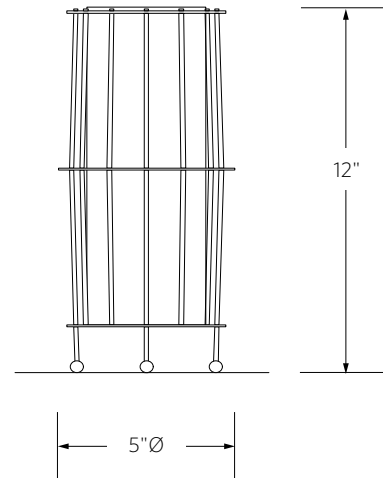

Shown: 10"Ø model and 5"Ø model in Opal white glass

SPOKE TABLE

MODEL NUMBER

2860

DESCRIPTION

Steel body, mold blown glass shade, with ball feet.

FINISH

Deep brown oxide or Deep black oxide.
Not available in Satin nickel.

MOLD BLOWN GLASS

Helbeige, Opal white, Quicksilver or Woodsmoke.

DIMENSIONS

2860.5

5"Ø x 12"H

NET WT

5 lbs.

2860.10

10"Ø x 16.5"H

15 lbs.

VOLTAGE / LAMP TYPE

2860.5

120V, 8.5W, E26 base, T12 LED filament lamp.
2,700°K, 90 CRI, 800 lumens.
Cord Dimmer.

2860.10

120V, 15W, E26 base, A19 LED lamp, frosted.
2,700°K, 90+ CRI, 1,600 lumens.
Cord Dimmer.

CA Title 24-JA8-2019-E

PLEASE SPECIFY

Size, finish & shade color.

Model 2860.5

Model 2860.10