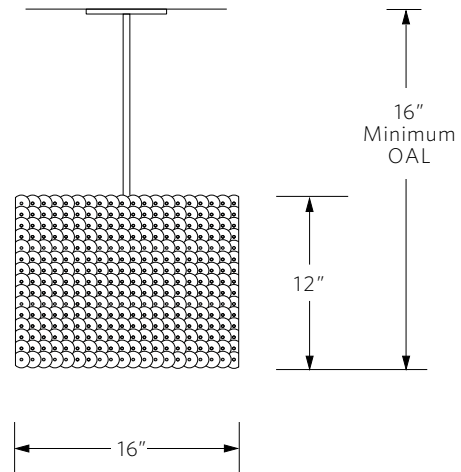

MODEL NUMBER

3020

DESCRIPTION

Shade of die cut mica discs & copper rivets with a Lucite frame and cable or rigid stem suspension.

FINISH

Deep brown oxide.

SHADE

Mica discs.

DIMENSIONS

3020.36

10"W x 36"L x 15"H 24" Min. OAL 55 lbs.

3020.42

10"W x 42"L x 15"H 24" Min. OAL 60 lbs.

3020.48

10"W x 48"L x 15"H 24" Min. OAL 65 lbs.

3020.54

10"W x 54"L x 15"H 24" Min. OAL 75 lbs.

3020.60

10"W x 60"L x 15"H 24" Min. OAL 80 lbs.

3020.72

12"W x 72"L x 18"H 30" Min. OAL 120 lbs.

CEILING PLATE

4.5"Ø x .25"

VOLTAGE / LAMP TYPE

120V, E26 base, 2,700°K, 90+ CRI, A19 LED lamp, frosted.

3020.16 60W (4 x 15W), 6,400 lumens.

3020.36 75W (5 x 15W), 8,000 lumens.

3020.42 90W (6 x 15W), 9,600 lumens.

3020.48 105W (7 x 15W), 11,200 lumens.

3020.54 120W (8 x 15W), 12,800 lumens.

3020.60 135W (9 x 15W), 14,400 lumens.

3020.72 150W (10 x 15W), 16,000 lumens.

CA Title 24-JA8-2019-E

PLEASE SPECIFY

Cable or rigid stem suspension & OAL (net price includes cable/stem for an OAL of up to 48").

Refer to price book for additional cable/stem length.

Cable OAL can be adjusted in the field at installation.

Model 3020.16
(available in rigid stem only)