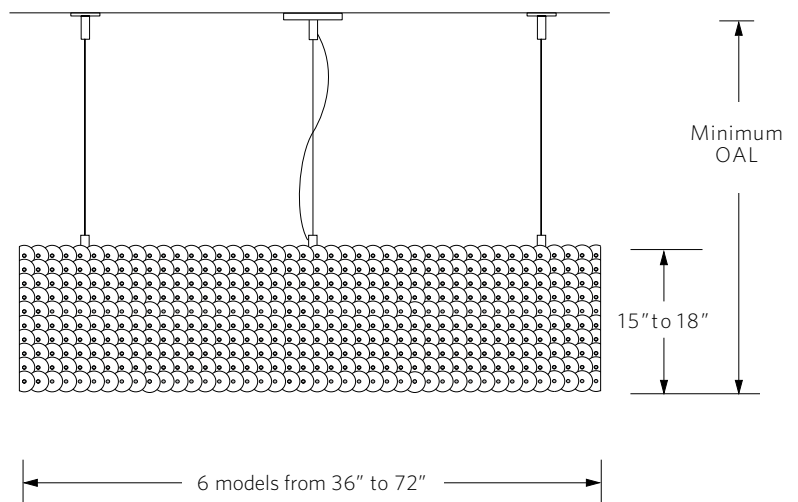

Models 3020.36, 3020.42, 3020.48, 3020.54, 3020.60, 3020.72

ceiling plate