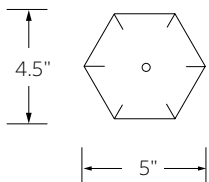

10.5"W x 10.5"H

2120.15.5

10.5"W x 15.5"H

**MIN OAL**

14" Min. OAL

16" Min. OAL

20" Min. OAL

**NET WT**

**CEILING PLATE**

4.5"W x 5"L x .375"D, hexagonal.

SIDE VIEW

Model 2120.9.5

SIDE VIEW

Model 2120.10.5

SIDE VIEW

Model 2120.15.5

ceiling plate

All Hex Lantern suspension fixtures available with ball chain or rigid stem; please note minimum overall heights above.