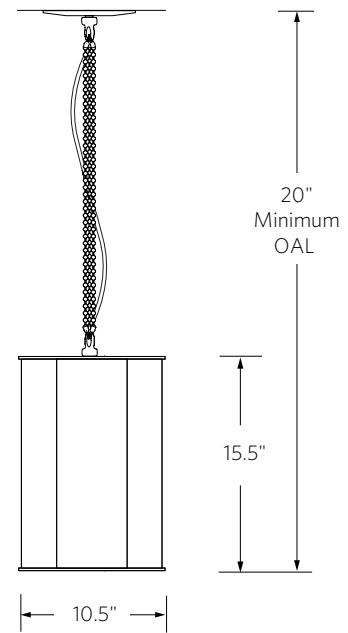

Shown: 15.5" model in Deep brown oxide and Opal white glass.

**MODEL NUMBER**

2120

**DESCRIPTION**

Square cut, perforated copper body, lined with flat glass. Hand forged copper ceiling plate & hardware. Ball chain or rigid stem suspension.

10.5"W x 10.5"H

2120.15.5

10.5"W x 15.5"H

**MIN OAL**

14" Min. OAL

16" Min. OAL

20" Min. OAL

**NET WT**

**CEILING PLATE**

4.5"W x 5"L x .375"D, hexagonal.

SIDE VIEW

Model 2120.9.5

SIDE VIEW

Model 2120.10.5

SIDE VIEW

Model 2120.15.5

ceiling plate

All Hex Lantern suspension fixtures available with ball chain or rigid stem; please note minimum overall heights above.