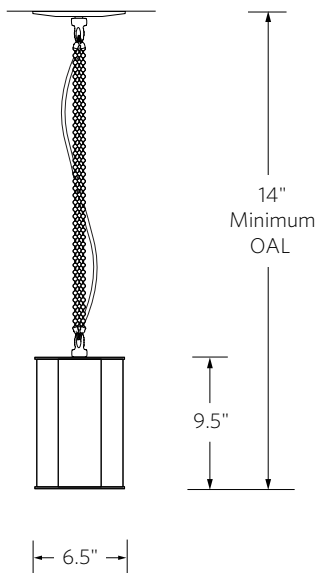

Shown: 15.5" model in Deep brown oxide and Opal white glass.

**MODEL NUMBER**

2120

**DESCRIPTION**

Square cut, perforated copper body, lined with flat glass. Hand forged copper ceiling plate & hardware. Ball chain or rigid stem suspension.

10.5"W x 10.5"H

2120.15.5

10.5"W x 15.5"H

**MIN OAL**

14" Min. OAL

16" Min. OAL

20" Min. OAL

**NET WT**

6 lbs.

10 lbs.

14 lbs.

**VOLTAGE / LAMP TYPE**

120V, 8.5W, E26 base, T12 LED filament lamp.  
2,700°K, 90 CRI, 800 lumens.

CA Title 24-JA8-2019-E

**PLEASE SPECIFY**

Size, finish, shade color, type of suspension and OAL (net price includes ball chain/stem for an OAL of up to 48"). Refer to price book for additional chain/stem length. Ball chain OAL can be shortened in the field at installation.

**CEILING PLATE**

4.5"W x 5"L x .375"D, hexagonal.

SIDE VIEW

Model 2120.9.5

SIDE VIEW

Model 2120.10.5

SIDE VIEW

Model 2120.15.5