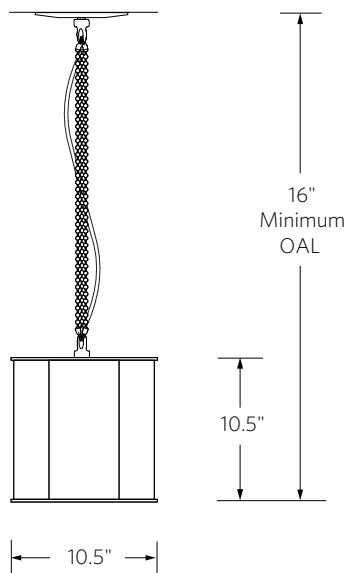

Shown: 15.5" model in Deep brown oxide and Opal white glass.

**MODEL NUMBER**

2120

**DESCRIPTION**

Square cut, perforated copper body, lined with flat glass. Hand forged copper ceiling plate & hardware. Ball chain or rigid stem suspension.

10.5"W x 10.5"H

2120.15.5

10.5"W x 15.5"H

**MIN OAL**

14" Min. OAL

16" Min. OAL

20" Min. OAL

**NET WT**

**CEILING PLATE**

4.5"W x 5"L x .375"D, hexagonal.

SIDE VIEW

Model 2120.9.5

SIDE VIEW

Model 2120.10.5

SIDE VIEW

Model 2120.15.5

ceiling plate

All Hex Lantern suspension fixtures available with ball chain or rigid stem; please note minimum overall heights above.