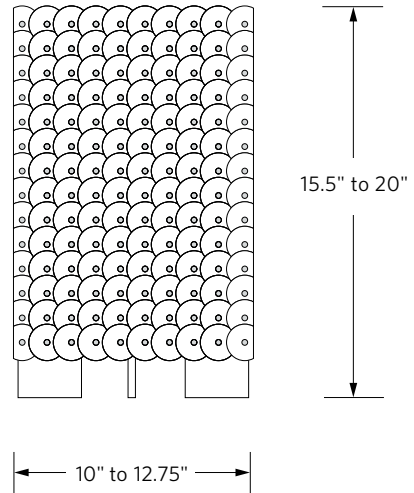

Shown: 12.75"Ø model.

## DIMENSIONS

3160.10

10"Ø x 15.5"H

Diffuser: 6"Ø

## NET WT

6 lbs.

3160.12.75

12.75"Ø x 20"H

Diffuser: 6"Ø

14 lbs.

## PLEASE SPECIFY

Size.

4 sets of brackets  
diffuser: 6"Ø